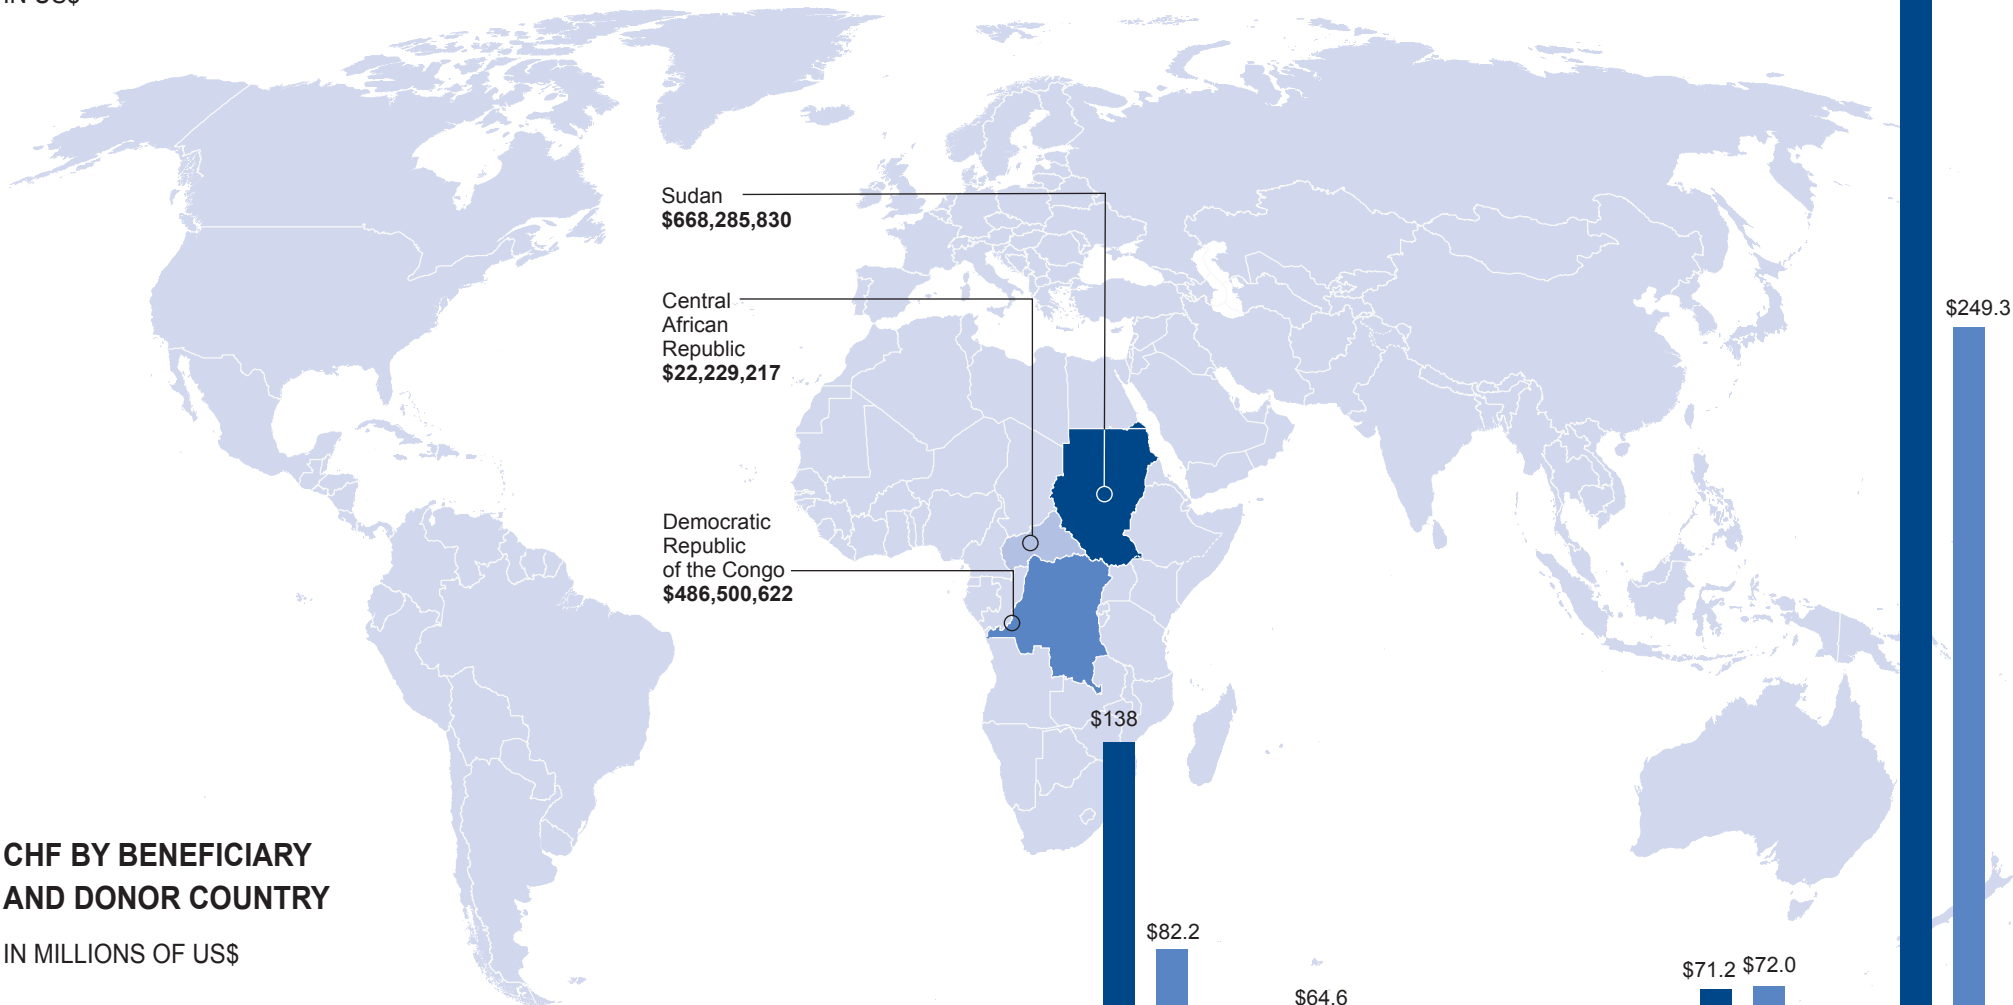

COMMON HUMANITARIAN FUND TOTALS 2006 - FEBRUARY 2010

IN US\$

CHF BY BENEFICIARY AND DONOR COUNTRY

IN MILLIONS OF US\$

Source: Multi Donor Trust Fund