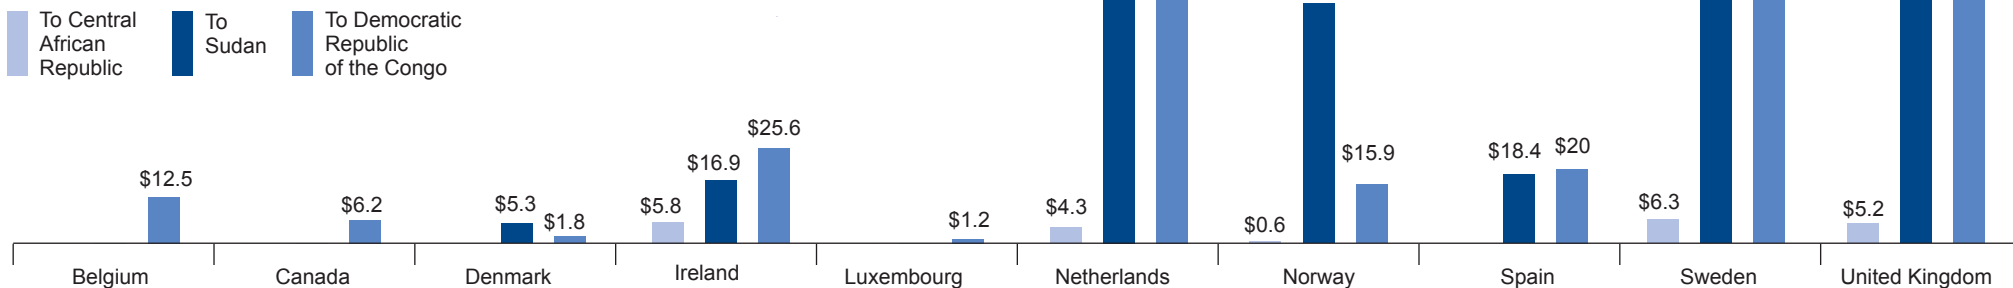

COMMON HUMANITARIAN FUND TOTALS 2006 - FEBRUARY 2010

IN US\$

CHF BY BENEFICIARY AND DONOR COUNTRY

IN MILLIONS OF US\$

Source: Multi Donor Trust Fund